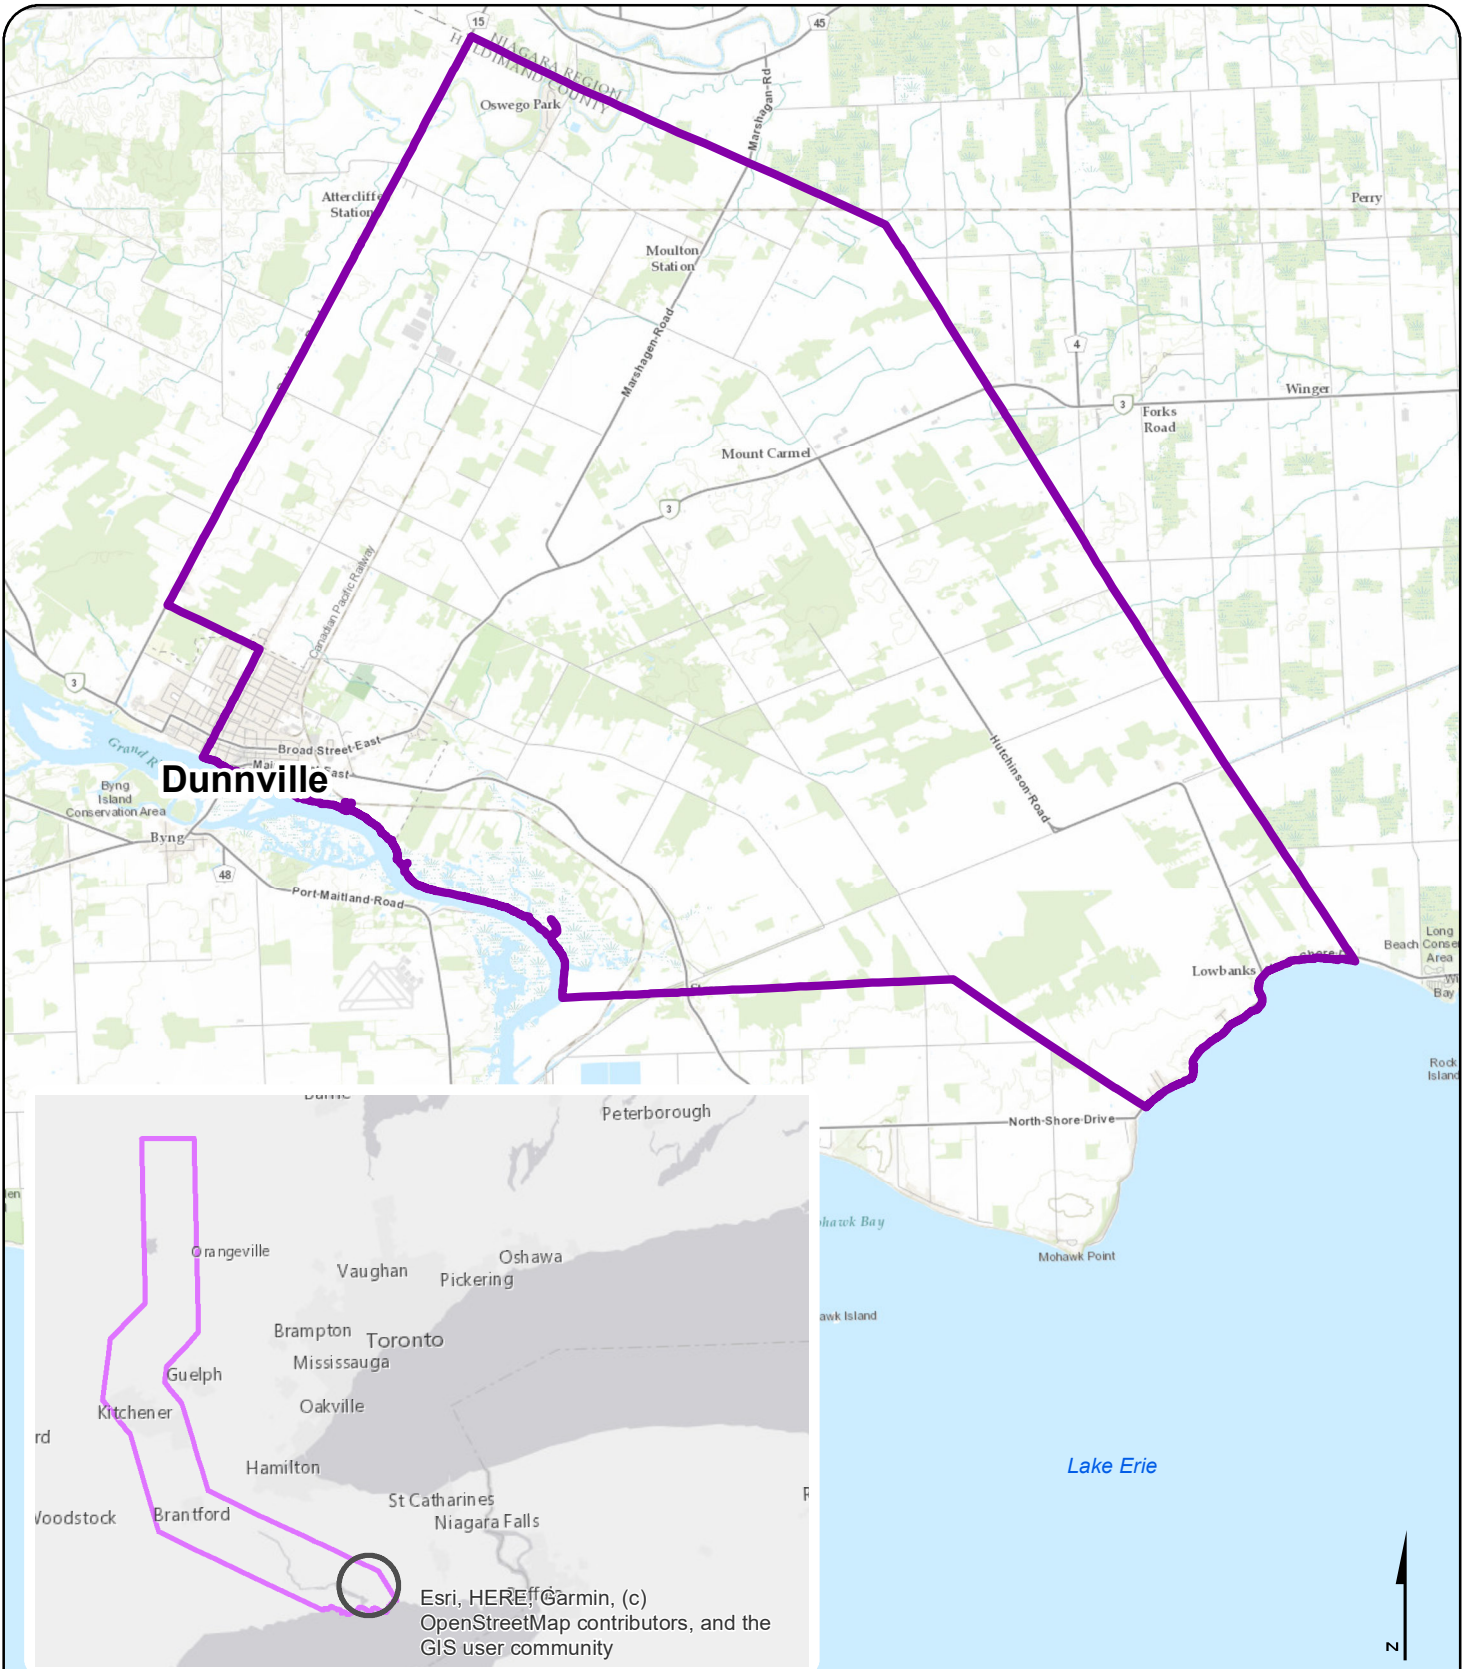

4. Block No. 5, Moulton Township - 30,800 acres (approx.)

Filed: October 18, 1984 (VALIDATED)

Esri, HERE, Garmin, (c)
OpenStreetMap contributors, and the
GIS user community

Map Subject to Change
Six Nations Lands and Resources Dept., 2023

Sources: Esri, HERE, Garmin, Intermap, increment P Corp., GEBCO, USGS, FAO, NPS, NRCAN, GeoBase, IGN, Kadaster NL, Ordnance Survey, Esri Japan, METI, Esri China (Hong Kong), (c) OpenStreetMap contributors, and the GIS User Community